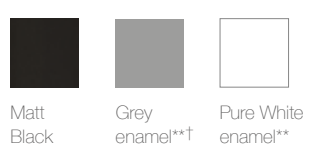

FINISHES

Also see image on front cover and page 7.
† Whilst Stocks Last