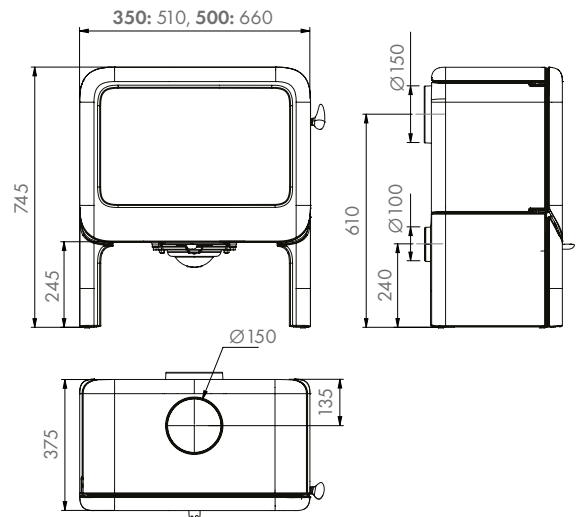

Page 22/23 - Rock 350 & 500 Wood Stoves