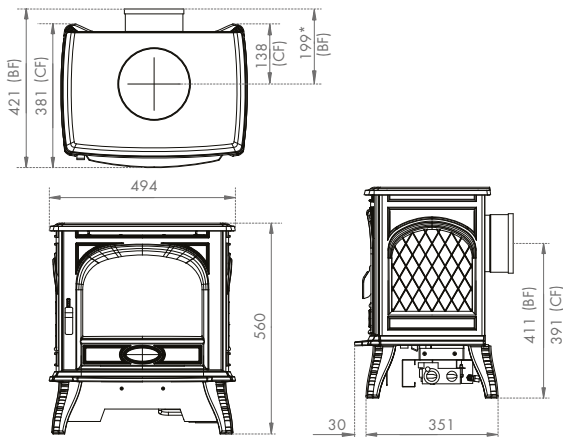

Dimensions

Page 26/27 - 280 Gas Stoves

* To end of rear flue spigot. Installation instructions with information on balanced flue configurations are available from www.dovre.co.uk

Page 28/29 - 280 Electric Stoves