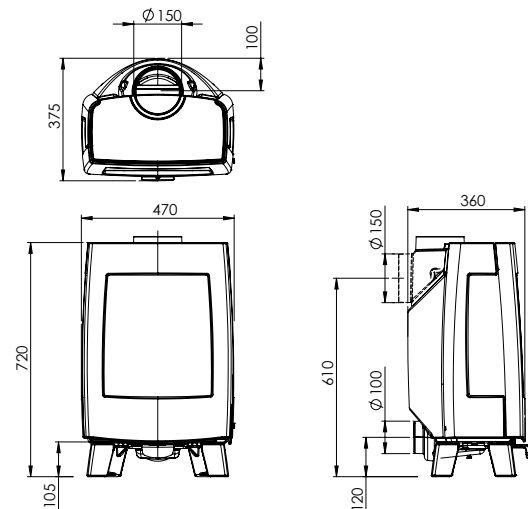

Page 16/17 - Sense 113 Wood Stoves