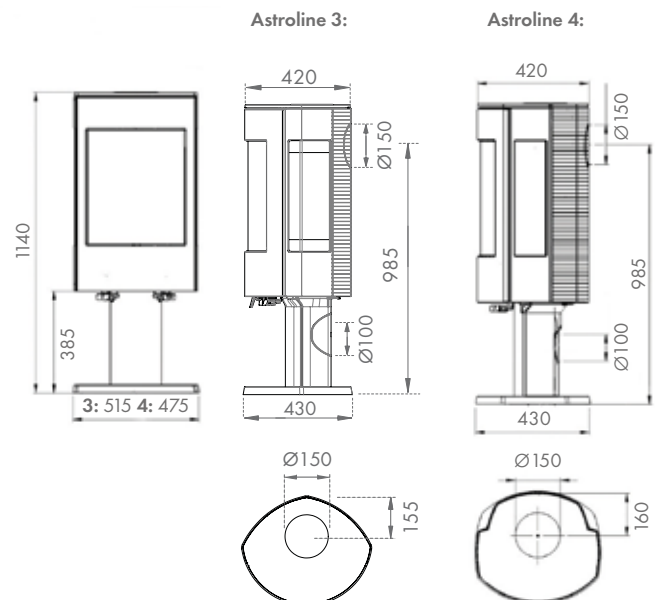

Dimensions

Page 26/27 - 280 Gas Stoves

* To end of rear flue spigot. Installation instructions with information on balanced flue configurations are available from www.dovre.co.uk

Page 28/29 - 280 Electric Stoves