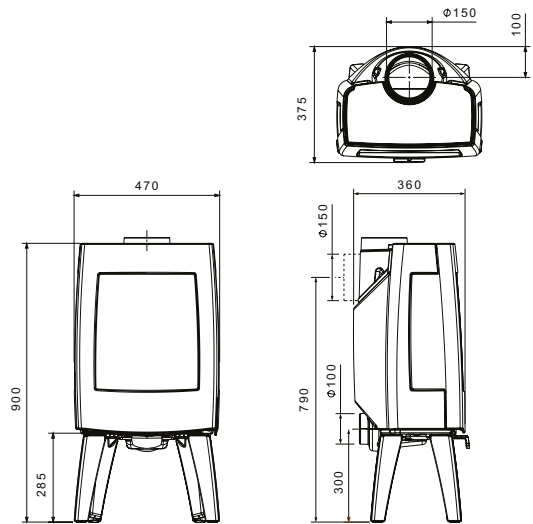

Realistic log effect fuel bed and flame effect

Dimensions

Page 8/9 - 250 Multi-Fuel Stoves

Page 14/15 - Sense 103 Wood Stoves

Page 10/11 - 425 Multi-Fuel Stoves

Page 14/15 - Sense 203 Wood Stoves

Page 12/13 - 640WD & 760WD Wood Stoves