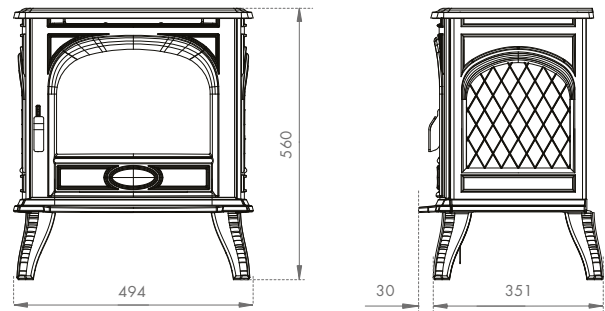

Dimensions

Page 26/27 - 280 Gas Stoves

* To end of rear flue spigot. Installation instructions with information on balanced flue configurations are available from www.dovre.co.uk

Page 28/29 - 280 Electric Stoves