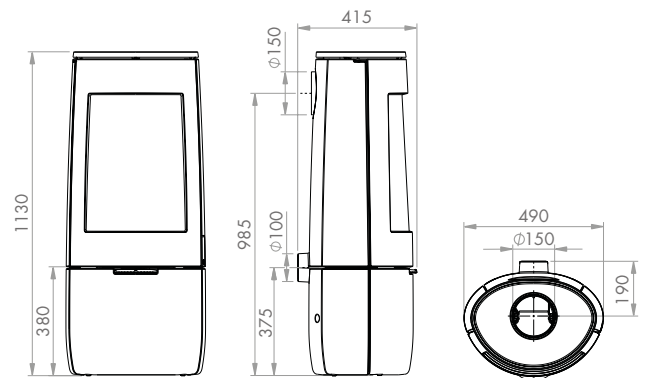

Page 20/21 - Bold 400 Wood Stoves