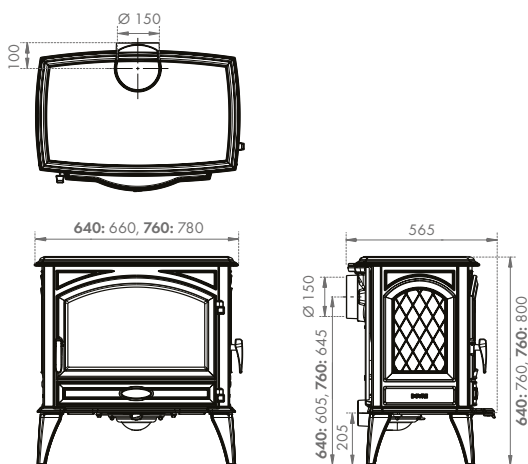

Realistic log effect fuel bed and flame effect

Dimensions

Page 8/9 - 250 Multi-Fuel Stoves

Page 14/15 - Sense 103 Wood Stoves

Page 10/11 - 425 Multi-Fuel Stoves

Page 14/15 - Sense 203 Wood Stoves

Page 12/13 - 640WD & 760WD Wood Stoves