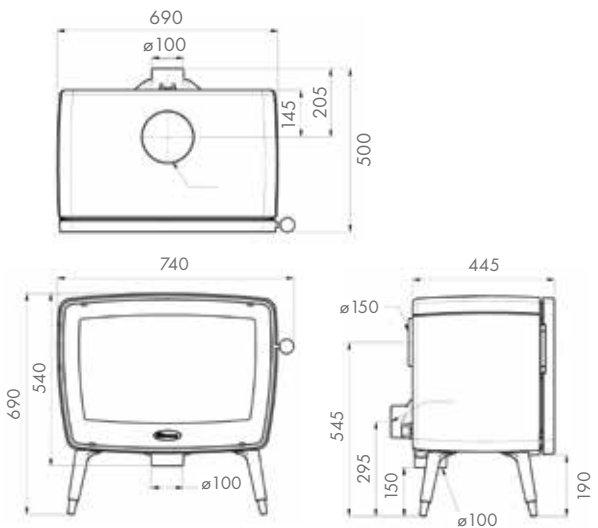

Page 18/19 - Vintage 50 Wood Stoves