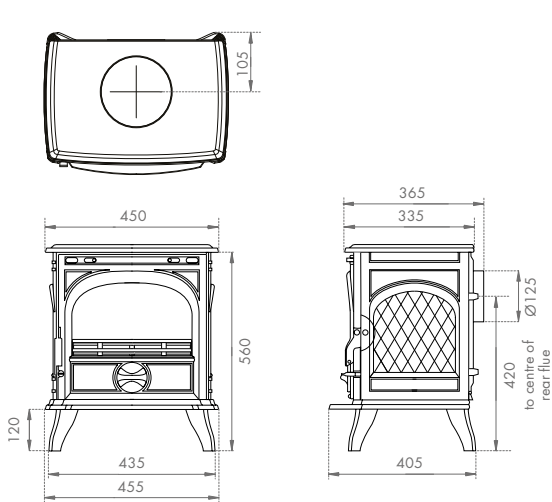

Realistic log effect fuel bed and flame effect

Dimensions

Page 8/9 - 250 Multi-Fuel Stoves

Page 14/15 - Sense 103 Wood Stoves

Page 10/11 - 425 Multi-Fuel Stoves

Page 14/15 - Sense 203 Wood Stoves

Page 12/13 - 640WD & 760WD Wood Stoves