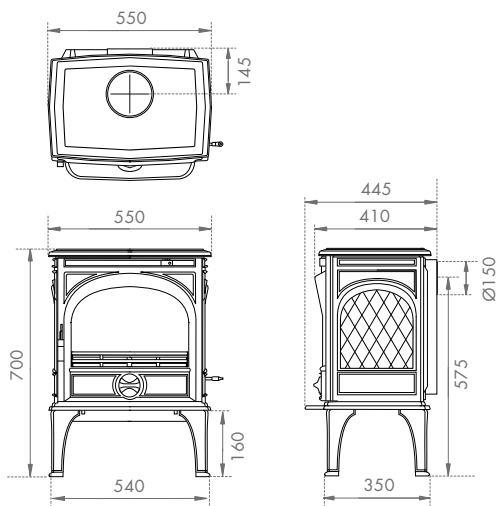

Realistic log effect fuel bed and flame effect

Dimensions

Page 8/9 - 250 Multi-Fuel Stoves

Page 14/15 - Sense 103 Wood Stoves

Page 10/11 - 425 Multi-Fuel Stoves

Page 14/15 - Sense 203 Wood Stoves

Page 12/13 - 640WD & 760WD Wood Stoves