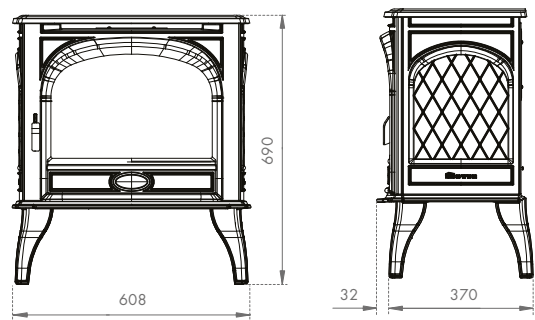

Page 28/29 - 425 Electric Stoves