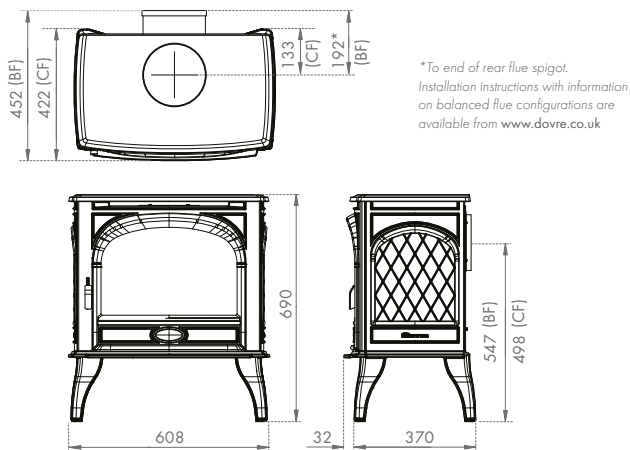

Page 26/27 - 425 Gas Stoves

* To end of rear flue spigot. Installation instructions with information on balanced flue configurations are available from www.dovre.co.uk

Correct Installation

An approved competent person of solid fuel installations should undertake a site survey prior to purchase and must install any Dovre stove or fireplace. Your Dovre retailer will be able to advise on this. The below information is to assist you in your choice of a suitable Dovre fire or stove. It is not intended to be all the information required to install your fire or stove; this can be obtained from your local Dovre retailer or you can view/download the relevant full installation instructions from the Dovre website at www.dovre.co.uk

Sense and Astroline Heat Shields

Dovre also offer a range of highly effective Heat Shields for the Astroline and Sense stoves. These fantastic additions reduce the distance to combustible materials at the rear and sides of the stoves as shown below.

The Dovre Heat Shields not only maximise the available space within the room, but they also enable you to accommodate a wider range of materials in your interior design. For further information please speak to your local Dovre retailer.

Distances to combustible materials when fitted with Dovre Heat Shield:

STOVE	DISTANCE FROM REAR	DISTANCE FROM SIDES
Astroline 3	100mm	300mm
Astroline 4	100mm	400mm
Sense 103 & 113	100mm	500mm
Sense 203	100mm	500mm