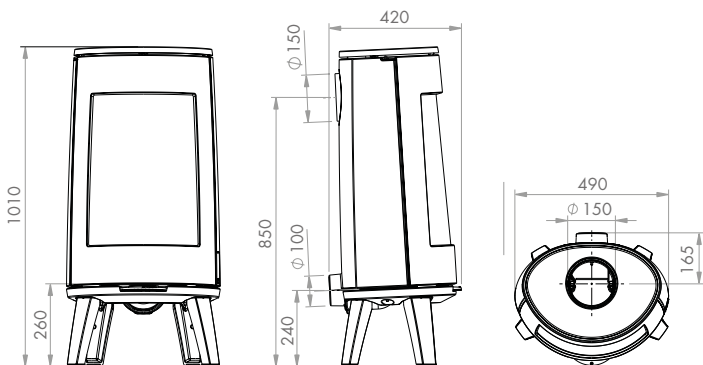

Page 20/21 - Bold 300 Wood Stoves