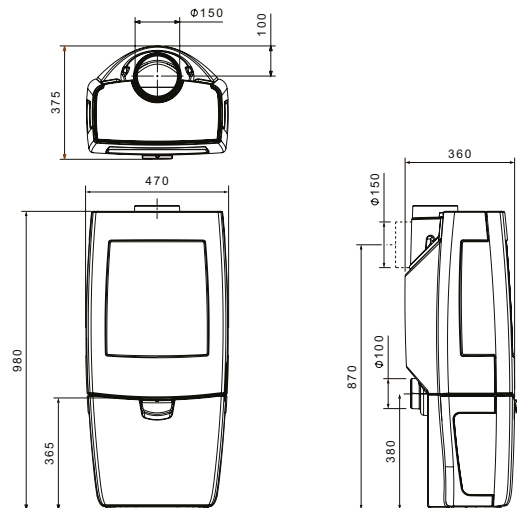

Realistic log effect fuel bed and flame effect

Dimensions

Page 8/9 - 250 Multi-Fuel Stoves

Page 14/15 - Sense 103 Wood Stoves

Page 10/11 - 425 Multi-Fuel Stoves

Page 14/15 - Sense 203 Wood Stoves

Page 12/13 - 640WD & 760WD Wood Stoves