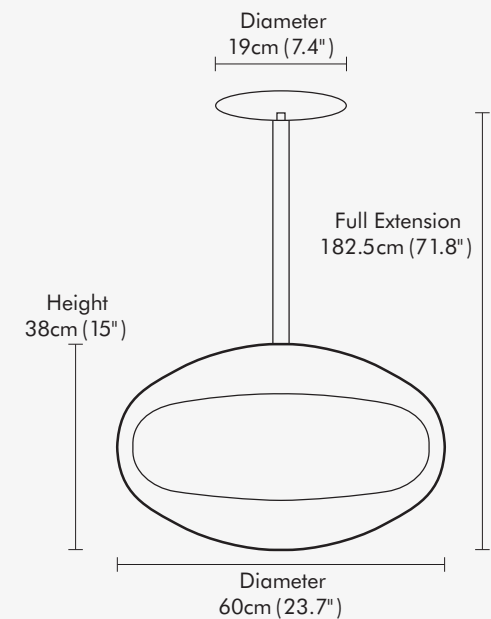

The Stainless Steel Hanging System is 142cm fully extended, adjustable to 6 different heights and can be rotated 360°.

The Black Hanging System is 202.5cm fully extended, adjustable in lengths of 25cm, but 360° rotation is not available.

ADJUSTABLE HANGING POLE

- 6 height positions
- Full extension 142cm (56" in)

HEIGHT POSITIONS

- 98.5cm (38.8" in) - minimum extension
- 134.5cm (53" in)
- 125.5cm (49.4" in)
- 116.5cm (45.8" in)
- 107.5cm (42.3" in)
- 182.5cm (72" in) - full extension