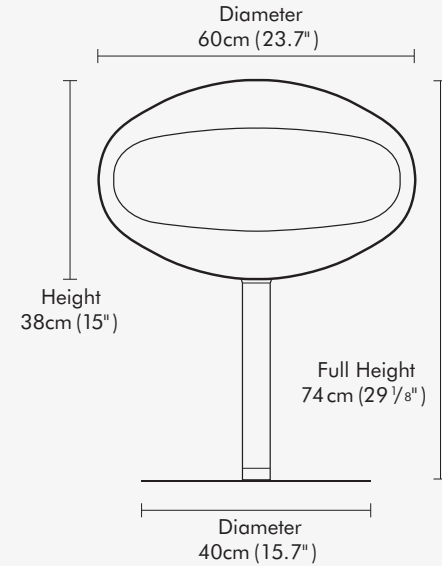

TECHNICAL SPECIFICATIONS

Pedestal

- 316 Marine Grade
  Stainless Steel Hairline Finish
- Black Mild Steel